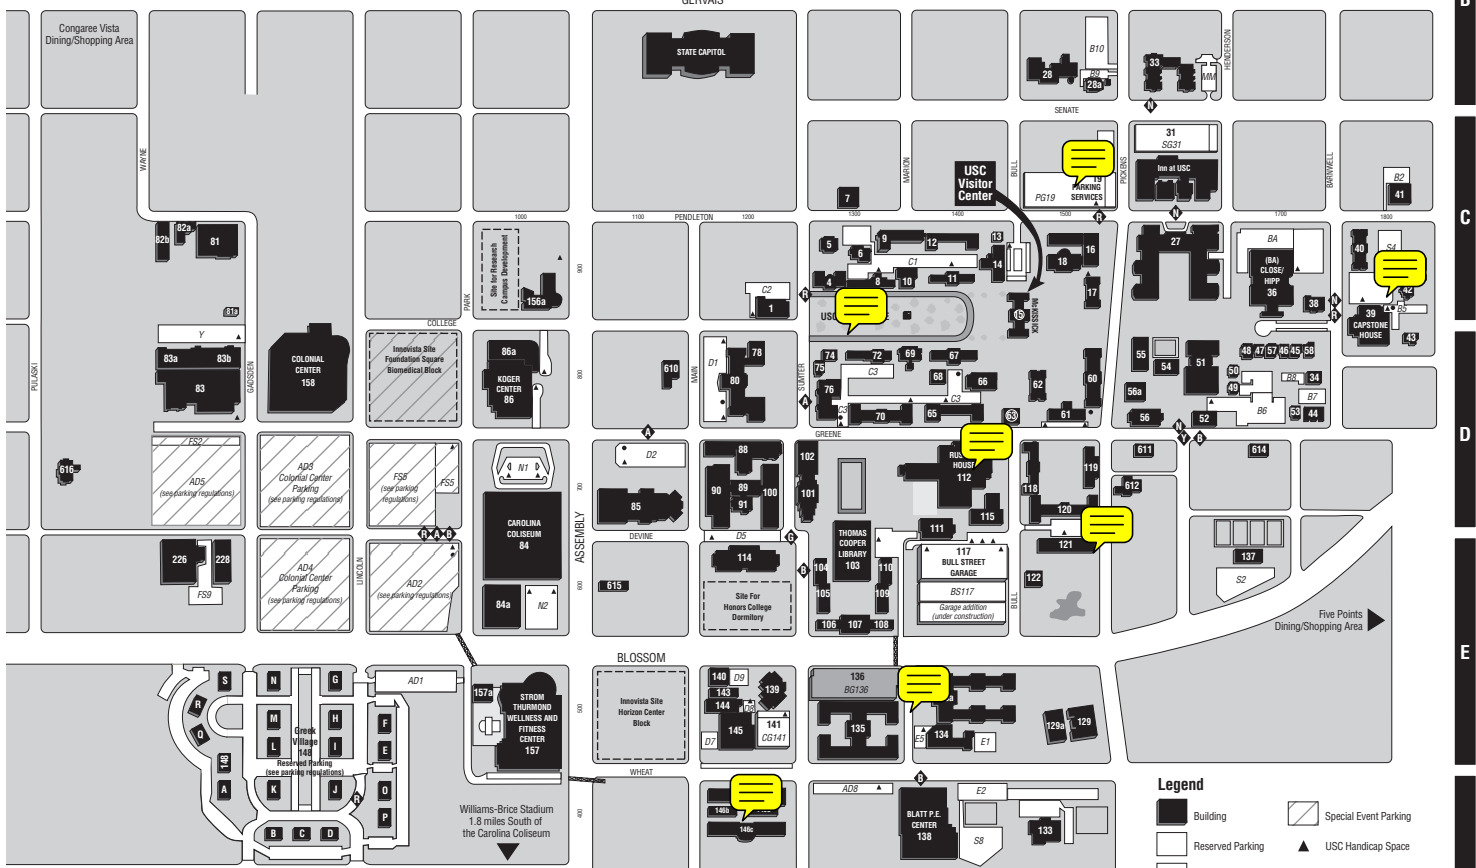

NUMERICAL LISTING

No.	Name	Location
1	James F. Byrnes Building	C4
4	South Caroliniana Library	C3
5	World War Memorial*	C3
6	Flinn Hall**	C3
7	1321 Pendleton Street	C3
8	Harper/Elliott Colleges*	C3
9	Maxcy College	C3
10	McCutchen House	C3
11	DeSaussure College*	C3
12	Thornwell College**	C3

Pendleton Street Garage, the Russell House (site of competition), and the principal dormitories are marked below.

13	Old Observatory**	C3
14	Osborne Administration Building*	C3
15	McKissick	C2
16	Hamilton College	C2
17	Sloan College	C2
18	Barnwell College	C2
19	Pendleton Street Parking Garage	C2
27	National Advocacy Center	C2
28	1501 Senate Street	B2
28a	1527 Senate Street*	B2
29	1600 Hampton Street	A2
29a	1600 Hampton Street Annex	A2
29b	Hampton Street Parking Garage	A2
31	Senate Street Parking Garage	C2
33	McMaster College	B2
34	819 Barnwell Street*	D1
36	Close/Hipp Building (BA)	C1
38	1731 College Street*	C1
39	Capstone House	D1
40	Columbia Hall	C1
41	1819 Pendleton Street	C1
42	Spigner House*	C1
43	Gibbes House**	D1
44	1723 Greene Street**	D1
45	1718 College Street*	D1
46	1716 College Street*	D1
47	1710 College Street*	D1
48	820 Henderson Street	D1
49	814 Henderson Street	D1
50	816 Henderson Street	D1
51	Gambrell Hall	D2
52	Energy Facility–East	D2
53	1719 Greene Street**	D1
54	Welsh Humanities Building	D2
55	Welsh Humanities Classroom Building	D2
56	Williams-Brice Building (Nursing)*	D2
56a	Williams-Brice Auditorium	D2
57	1714 College Street*	D1
58	1728 College Street*	D1
60	LeConte College	D2
61	Petigru College	D2
62	Davis College	D2
63	Melton Observatory*	D2
65	Woodrow College*	D3
66	Currell College*	D3
67	Rutledge College*	D3
68	Currell College Annex	D3
69	President's House*	D3
70	Preston Residential College*	D3
72	Legare/Pinckney Colleges*	D3
74	Lieber College	D3
75	Greenhouse	D3
76	Health Sciences Building	D3
78	Drayton Hall	D4
80	Wardlaw College	D4